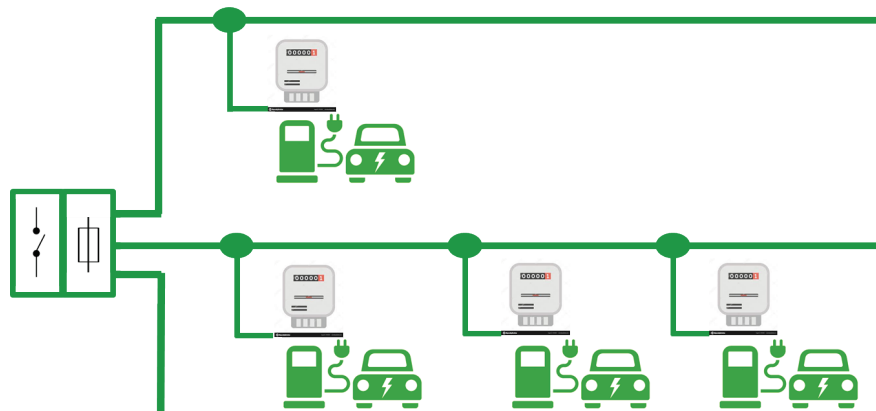

Solution for Collective Parking Lots

PARK'ELEC – The missing link from DSO network to your charging point

Mobilité électrique
Gamme **PARK'ELEC**

- Combine existing, **cost effective** technologies (*Piercing Connectors & Distribution enclosures*),
- **Easy** : either Upstream the meter (*expanding the DSO network*),
- Or Downstream the meter (*deploying a private network*),
- **Upgradable**: from few charging points, to many.